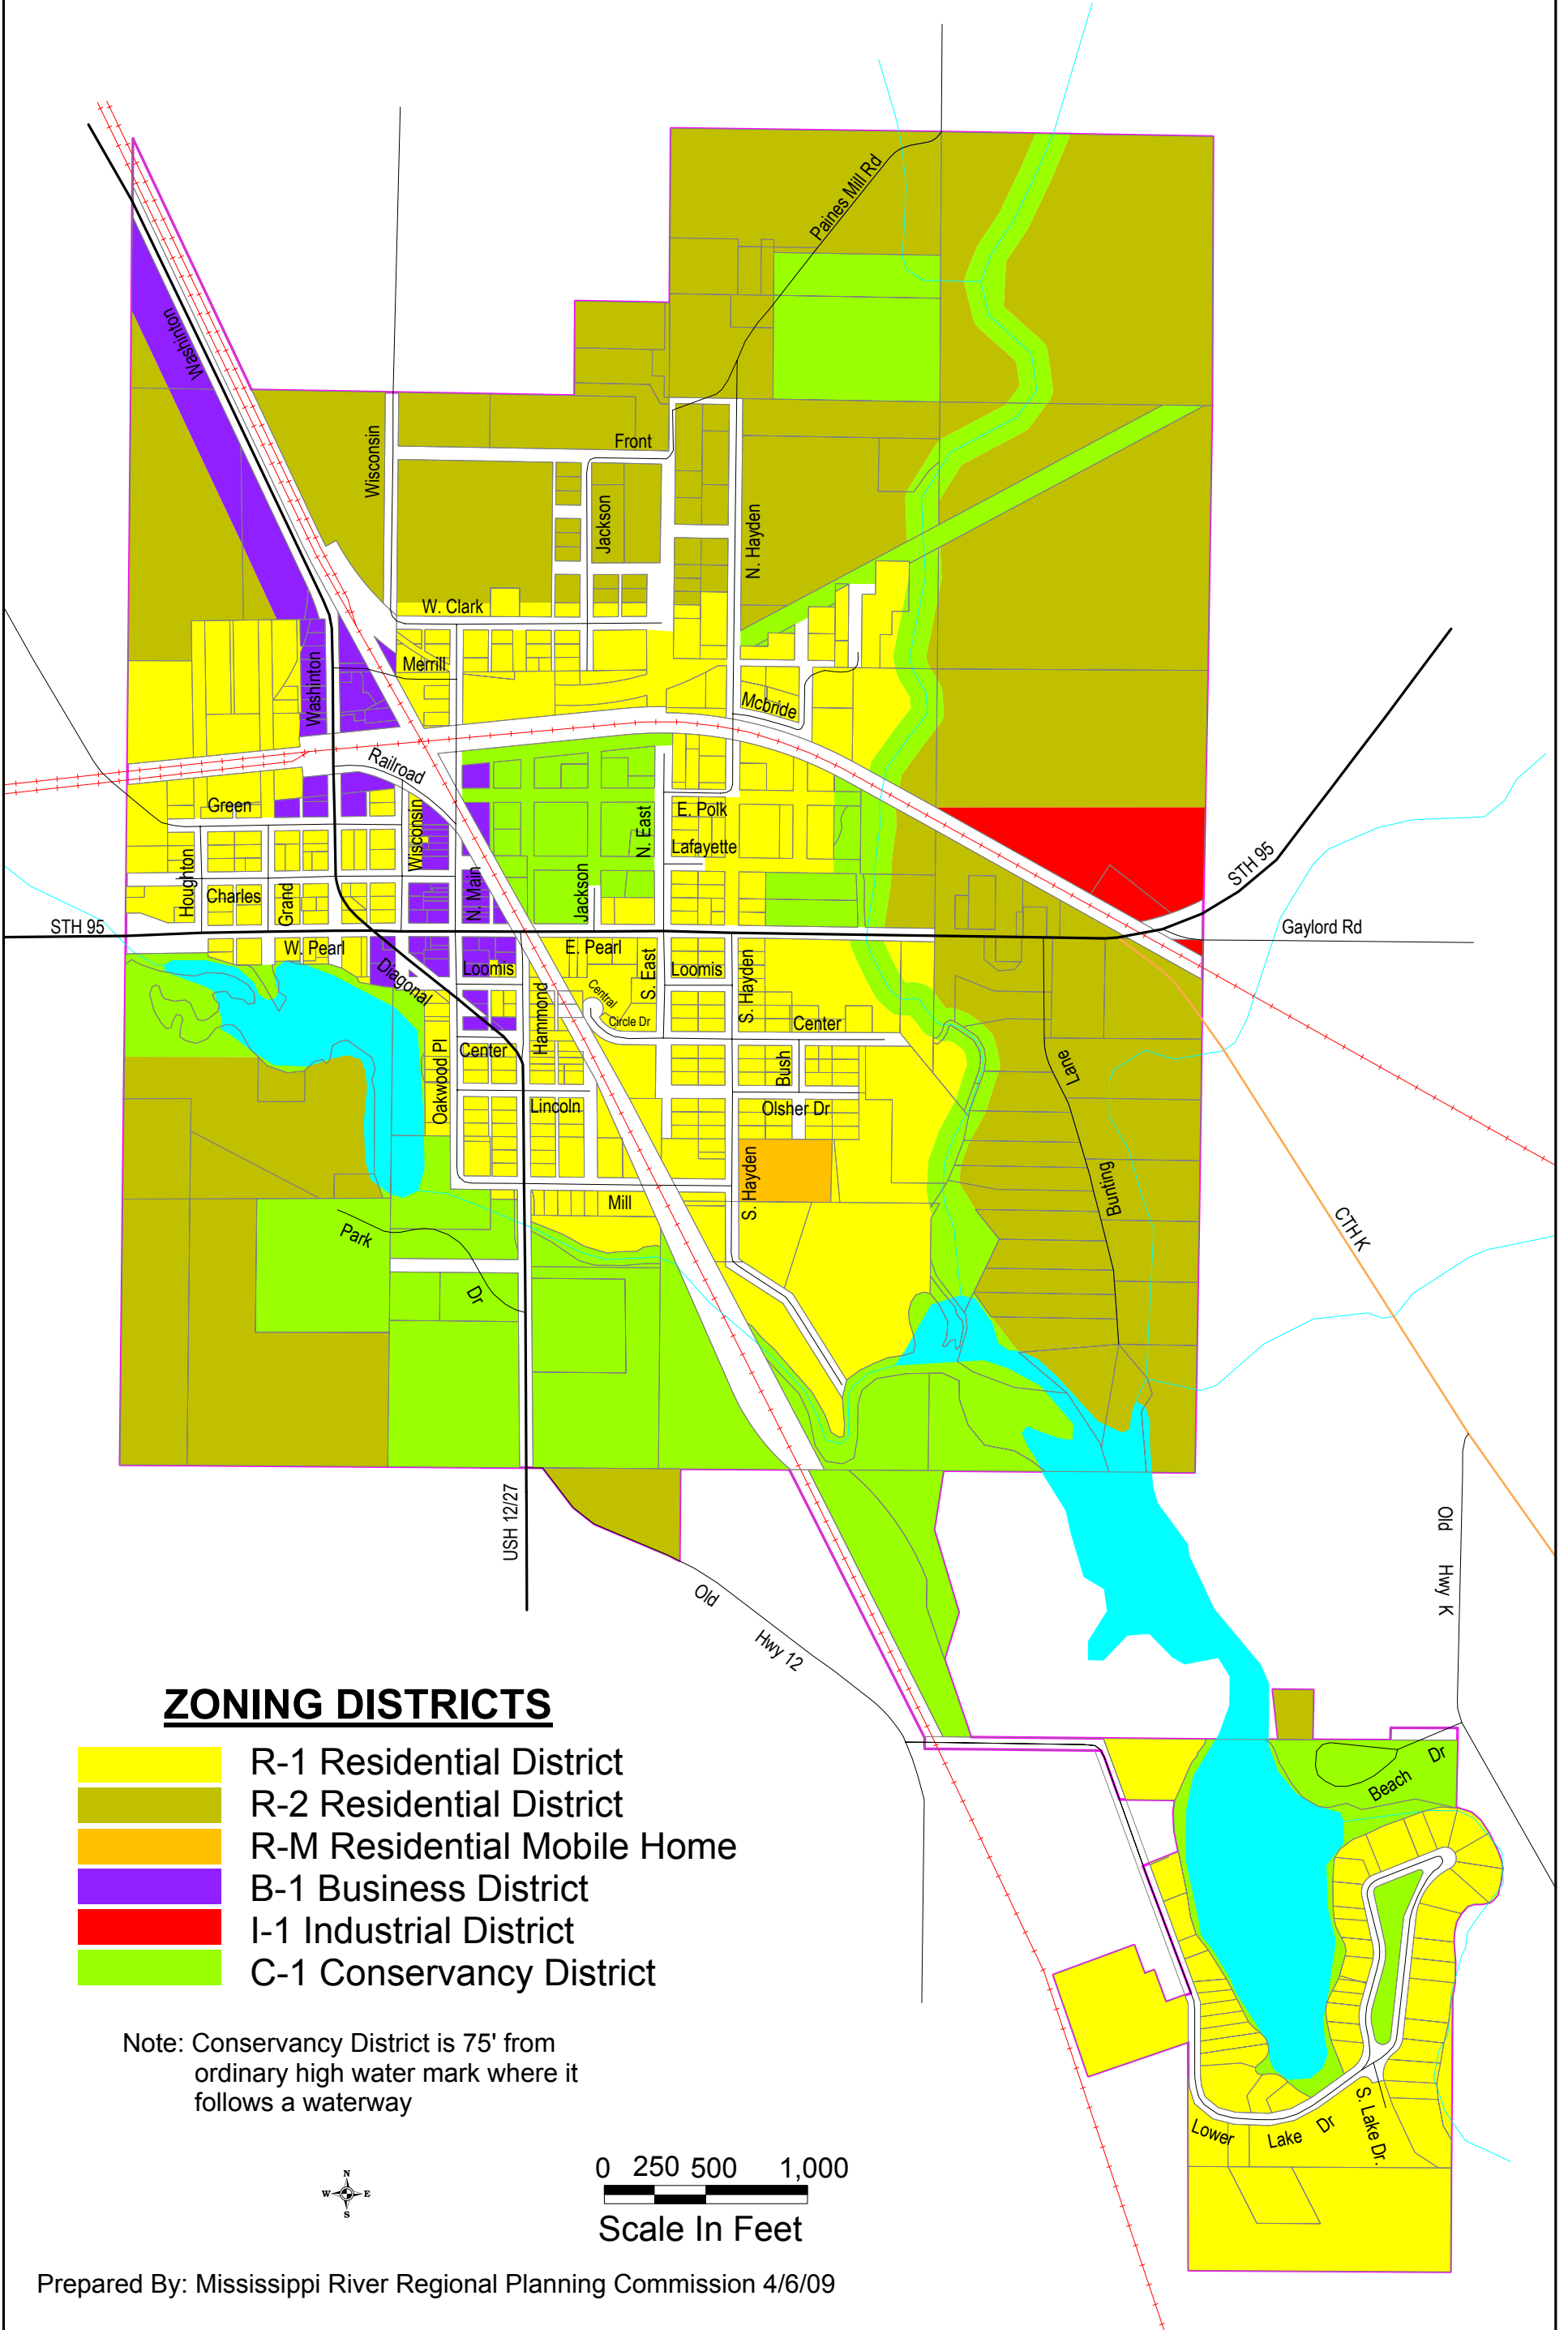

# VILLAGE OF MERRILLAN ZONING MAP

## ZONING DISTRICTS

- R-1 Residential District
- R-2 Residential District
- R-M Residential Mobile Home
- B-1 Business District
- I-1 Industrial District
- C-1 Conservancy District

Note: Conservancy District is 75' from ordinary high water mark where it follows a waterway

0 250 500 1,000

Scale In Feet